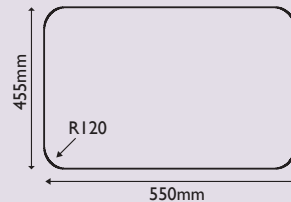

**T882GV-OW**  
880 x 510 x 60mm  
Usual \$600.00  
Trade-in \$518

**T883GV-OW**  
880 x 510 x 60mm  
Usual \$630.00  
Trade-in \$568

**T772SSV**  
770 x 510 x 60mm  
Usual \$480.00  
Trade-in \$408

**T773SSV**  
770 x 510 x 60mm  
Usual \$580.00  
Trade-in \$498

**T882SSV**  
880 x 510 x 60mm  
Usual \$540.00  
Trade-in \$458

**T883SSV**  
880 x 510 x 60mm  
Usual \$580.00  
Trade-in \$498

**T773GV-MS**  
770 x 510 x 60mm  
Usual \$680.00  
Trade-in \$618

**TI609LSSV**  
600 x 500 x 60mm  
Usual \$460.00  
Trade-in \$398

**TI609RSSV**  
600 x 500 x 60mm  
Usual \$460.00  
Trade-in \$398

**T702GV-BK**  
700 x 500 x 60mm  
Usual \$540.00  
Trade-in \$458

**T702SSV**  
700 x 500 x 60mm  
Usual \$480.00  
Trade-in \$408

**T702GV-OW**  
700 x 500 x 60mm  
Usual \$560.00  
Trade-in \$478

**T762GV-BK**  
760 x 450 x 60mm  
Usual \$540.00  
Trade-in \$458

**T762SSV**  
760 x 450 x 60mm  
Usual \$480.00  
Trade-in \$408

**T762GV-OW**  
760 x 450 x 60mm  
Usual \$560.00  
Trade-in \$478

**T8419LSSV**  
860 x 500 x 60mm  
Usual \$560.00  
Trade-in \$498