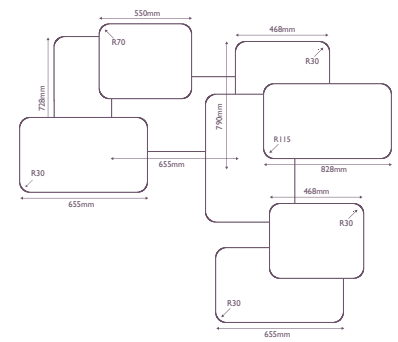

## ALWAYS A PERFECT FIT!

with the widest range of replacement hob combinations any cut-out size

**T772GV-BK**  
770 x 510 x 60mm  
Usual \$540.00  
Trade-in \$458

**T773GV-BK**  
770 x 510 x 60mm  
Usual \$610.00  
Trade-in \$548

**T882GV-BK**  
880 x 510 x 60mm  
Usual \$580.00  
Trade-in \$498

**T883GV-BK**  
880 x 510 x 60mm  
Usual \$610.00  
Trade-in \$548

**T772GV-OW**  
770 x 510 x 60mm  
Usual \$560.00  
Trade-in \$478

**T773GV-OW**  
770 x 510 x 60mm  
Usual \$630.00  
Trade-in \$568

**T882GV-OW**  
880 x 510 x 60mm  
Usual \$600.00  
Trade-in \$518

**T883GV-OW**  
880 x 510 x 60mm  
Usual \$630.00  
Trade-in \$568

**T772SSV**  
770 x 510 x 60mm  
Usual \$480.00  
Trade-in \$408

**T773SSV**  
770 x 510 x 60mm  
Usual \$580.00  
Trade-in \$498

**T882SSV**  
880 x 510 x 60mm  
Usual \$540.00  
Trade-in \$458

**T883SSV**  
880 x 510 x 60mm  
Usual \$580.00  
Trade-in \$498

**T773GV-MS**  
770 x 510 x 60mm  
Usual \$680.00  
Trade-in \$618

**TI609LSSV**  
600 x 500 x 60mm  
Usual \$460.00  
Trade-in \$398