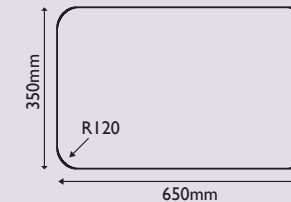

**T882GV-OW**  
880 x 510 x 60mm  
Usual \$600.00  
Trade-in \$518

**T883GV-OW**  
880 x 510 x 60mm  
Usual \$630.00  
Trade-in \$568

**T772SSV**  
770 x 510 x 60mm  
Usual \$480.00  
Trade-in \$408

**T773SSV**  
770 x 510 x 60mm  
Usual \$580.00  
Trade-in \$498

**T882SSV**  
880 x 510 x 60mm  
Usual \$540.00  
Trade-in \$458

**T883SSV**  
880 x 510 x 60mm  
Usual \$580.00  
Trade-in \$498

**T773GV-MS**  
770 x 510 x 60mm  
Usual \$680.00  
Trade-in \$618

**TI609LSSV**  
600 x 500 x 60mm  
Usual \$460.00  
Trade-in \$398

**TI609RSSV**  
600 x 500 x 60mm  
Usual \$460.00  
Trade-in \$398

**T702GV-BK**  
700 x 500 x 60mm  
Usual \$540.00  
Trade-in \$458

**T702SSV**  
700 x 500 x 60mm  
Usual \$480.00  
Trade-in \$408

**T702GV-OW**  
700 x 500 x 60mm  
Usual \$560.00  
Trade-in \$478

**T762GV-BK**  
760 x 450 x 60mm  
Usual \$540.00  
Trade-in \$458

**T762SSV**  
760 x 450 x 60mm  
Usual \$480.00  
Trade-in \$408

**T762GV-OW**  
760 x 450 x 60mm  
Usual \$560.00  
Trade-in \$478

**T8419LSSV**  
860 x 500 x 60mm  
Usual \$560.00  
Trade-in \$498