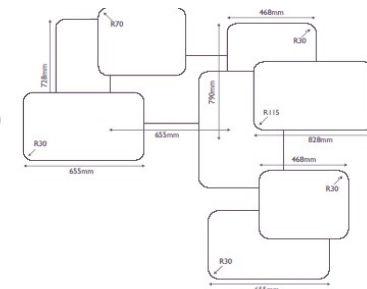

WITH EFFECT FROM
NOV 2018
TERMS & CONDITIONS APPLY

ALWAYS A PERFECT FIT!

with the widest range of replacement hob combinations any cut-out size

T772SSV
770 x 510 x 60mm
Usual \$480.00
Trade-in \$408

T772GV-BK
770 x 510 x 60mm
Usual \$540.00
Trade-in \$458

T772GV-OW
770 x 510 x 60mm
Usual \$560.00
Trade-in \$478

T772GV-MS
770 x 510 x 60mm
Usual \$630.00
Trade-in \$568

T773SSV
770 x 510 x 60mm
Usual \$580.00
Trade-in \$498

T773GV-BK
770 x 510 x 60mm
Usual \$610.00
Trade-in \$548

T773GV-OW
770 x 510 x 60mm
Usual \$630.00
Trade-in \$568

T773GV-MS
770 x 510 x 60mm
Usual \$680.00
Trade-in \$618

T882SSV
880 x 510 x 60mm
Usual \$540.00
Trade-in \$458

T882GV-BK
880 x 510 x 60mm
Usual \$580.00
Trade-in \$498

T882GV-OW
880 x 510 x 60mm
Usual \$600.00
Trade-in \$518

T883SSV
880 x 510 x 60mm
Usual \$580.00
Trade-in \$498

T883GV-BK
880 x 510 x 60mm
Usual \$610.00
Trade-in \$548

T883GV-OW
880 x 510 x 60mm
Usual \$630.00
Trade-in \$568