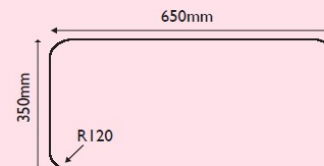

T773GV-OW
770 x 510 x 60mm
Usual \$630.00
Trade-in \$568

T773GV-MS
770 x 510 x 60mm
Usual \$680.00
Trade-in \$618

T882SSV
880 x 510 x 60mm
Usual \$540.00
Trade-in \$458

T882GV-BK
880 x 510 x 60mm
Usual \$580.00
Trade-in \$498

T882GV-OW
880 x 510 x 60mm
Usual \$600.00
Trade-in \$518

T883SSV
880 x 510 x 60mm
Usual \$580.00
Trade-in \$498

T883GV-BK
880 x 510 x 60mm
Usual \$610.00
Trade-in \$548

T883GV-OW
880 x 510 x 60mm
Usual \$630.00
Trade-in \$568

T702SSV
700 x 500 x 60mm
Usual \$480.00
Trade-in \$408

T702GV-BK
700 x 500 x 60mm
Usual \$540.00
Trade-in \$458

T702GV-OW
700 x 500 x 60mm
Usual \$560.00
Trade-in \$478

T762SSV
760 x 450 x 60mm
Usual \$480.00
Trade-in \$408