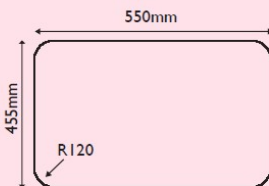

T772GV-OW
770 x 510 x 60mm
Usual \$560.00
Trade-in \$478

T772GV-MS
770 x 510 x 60mm
Usual \$630.00
Trade-in \$568

T773SSV
770 x 510 x 60mm
Usual \$580.00
Trade-in \$498

T773GV-BK
770 x 510 x 60mm
Usual \$610.00
Trade-in \$548

T773GV-OW
770 x 510 x 60mm
Usual \$630.00
Trade-in \$568

T773GV-MS
770 x 510 x 60mm
Usual \$680.00
Trade-in \$618

T882SSV
880 x 510 x 60mm
Usual \$540.00
Trade-in \$458

T882GV-BK
880 x 510 x 60mm
Usual \$580.00
Trade-in \$498

T882GV-OW
880 x 510 x 60mm
Usual \$600.00
Trade-in \$518

T883SSV
880 x 510 x 60mm
Usual \$580.00
Trade-in \$498

T883GV-BK
880 x 510 x 60mm
Usual \$610.00
Trade-in \$548

T883GV-OW
880 x 510 x 60mm
Usual \$630.00
Trade-in \$568

T702SSV
700 x 500 x 60mm
Usual \$480.00
Trade-in \$408

T702GV-BK
700 x 500 x 60mm
Usual \$540.00
Trade-in \$458

T702GV-OW
700 x 500 x 60mm
Usual \$560.00
Trade-in \$478

T762SSV
760 x 450 x 60mm
Usual \$480.00
Trade-in \$408