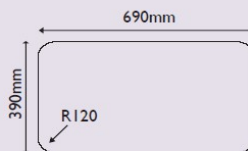

WITH EFFECT FROM
NOV 2018
TERMS & CONDITIONS APPLY

ALWAYS A PERFECT FIT!

with the widest range of replacement hob combinations any cut-out size

T772SSV
770 x 510 x 60mm
Usual \$480.00
Trade-in \$408

T772GV-BK
770 x 510 x 60mm
Usual \$540.00
Trade-in \$458

T772GV-OW
770 x 510 x 60mm
Usual \$560.00
Trade-in \$478

T772GV-MS
770 x 510 x 60mm
Usual \$630.00
Trade-in \$568

T773SSV
770 x 510 x 60mm
Usual \$580.00
Trade-in \$498

T773GV-BK
770 x 510 x 60mm
Usual \$610.00
Trade-in \$548

T773GV-OW
770 x 510 x 60mm
Usual \$630.00
Trade-in \$568

T773GV-MS
770 x 510 x 60mm
Usual \$680.00
Trade-in \$618

T882SSV
880 x 510 x 60mm
Usual \$540.00
Trade-in \$458

T882GV-BK
880 x 510 x 60mm
Usual \$580.00
Trade-in \$498

T882GV-OW
880 x 510 x 60mm
Usual \$600.00
Trade-in \$518

T883SSV
880 x 510 x 60mm
Usual \$580.00
Trade-in \$498

T883GV-BK
880 x 510 x 60mm
Usual \$610.00
Trade-in \$548

T883GV-OW
880 x 510 x 60mm
Usual \$630.00
Trade-in \$568