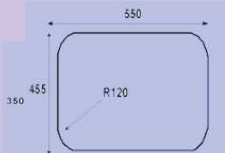

T882GV-OW - \$570

T883GV-OW - \$630

T702 CUT OUT SIZE

T762 CUT OUT SIZE

T772GV-MS - \$630

T773GV-MS - \$680

T772, T773, T882 & T883 CUT OUT SIZE

ADD \$200 TO GET ANY OF THESE HOODS! SAVE UP TO 35%!!! WHILE STOCK LAST!