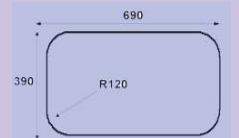

T882GV-OW - \$570

T883GV-OW - \$630

T702 CUT OUT SIZE

T762 CUT OUT SIZE

T772GV-MS - \$630

T773GV-MS - \$680

T772, T773, T882 & T883 CUT OUT SIZE

ADD \$200 TO GET ANY OF THESE HOODS! SAVE UP TO 35%!!! WHILE STOCK LAST!