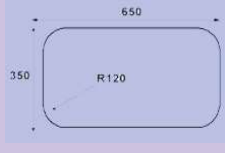

T772GV-BK - \$510

T773GV-BK - \$610

T882GV-BK - \$550

T883GV-BK - \$610

T702GV-OW - \$530

T762GV-OW - \$530

T772GV-OW - \$530

T773GV-OW - \$630

T882GV-OW - \$570

T883GV-OW - \$630

T702 CUT OUT SIZE

T762 CUT OUT SIZE

T772GV-MS - \$630

T773GV-MS - \$680

T772, T773, T882 & T883 CUT OUT SIZE

ADD \$200 TO GET ANY OF THESE HOODS! SAVE UP TO 35%!!! WHILE STOCK LAST!